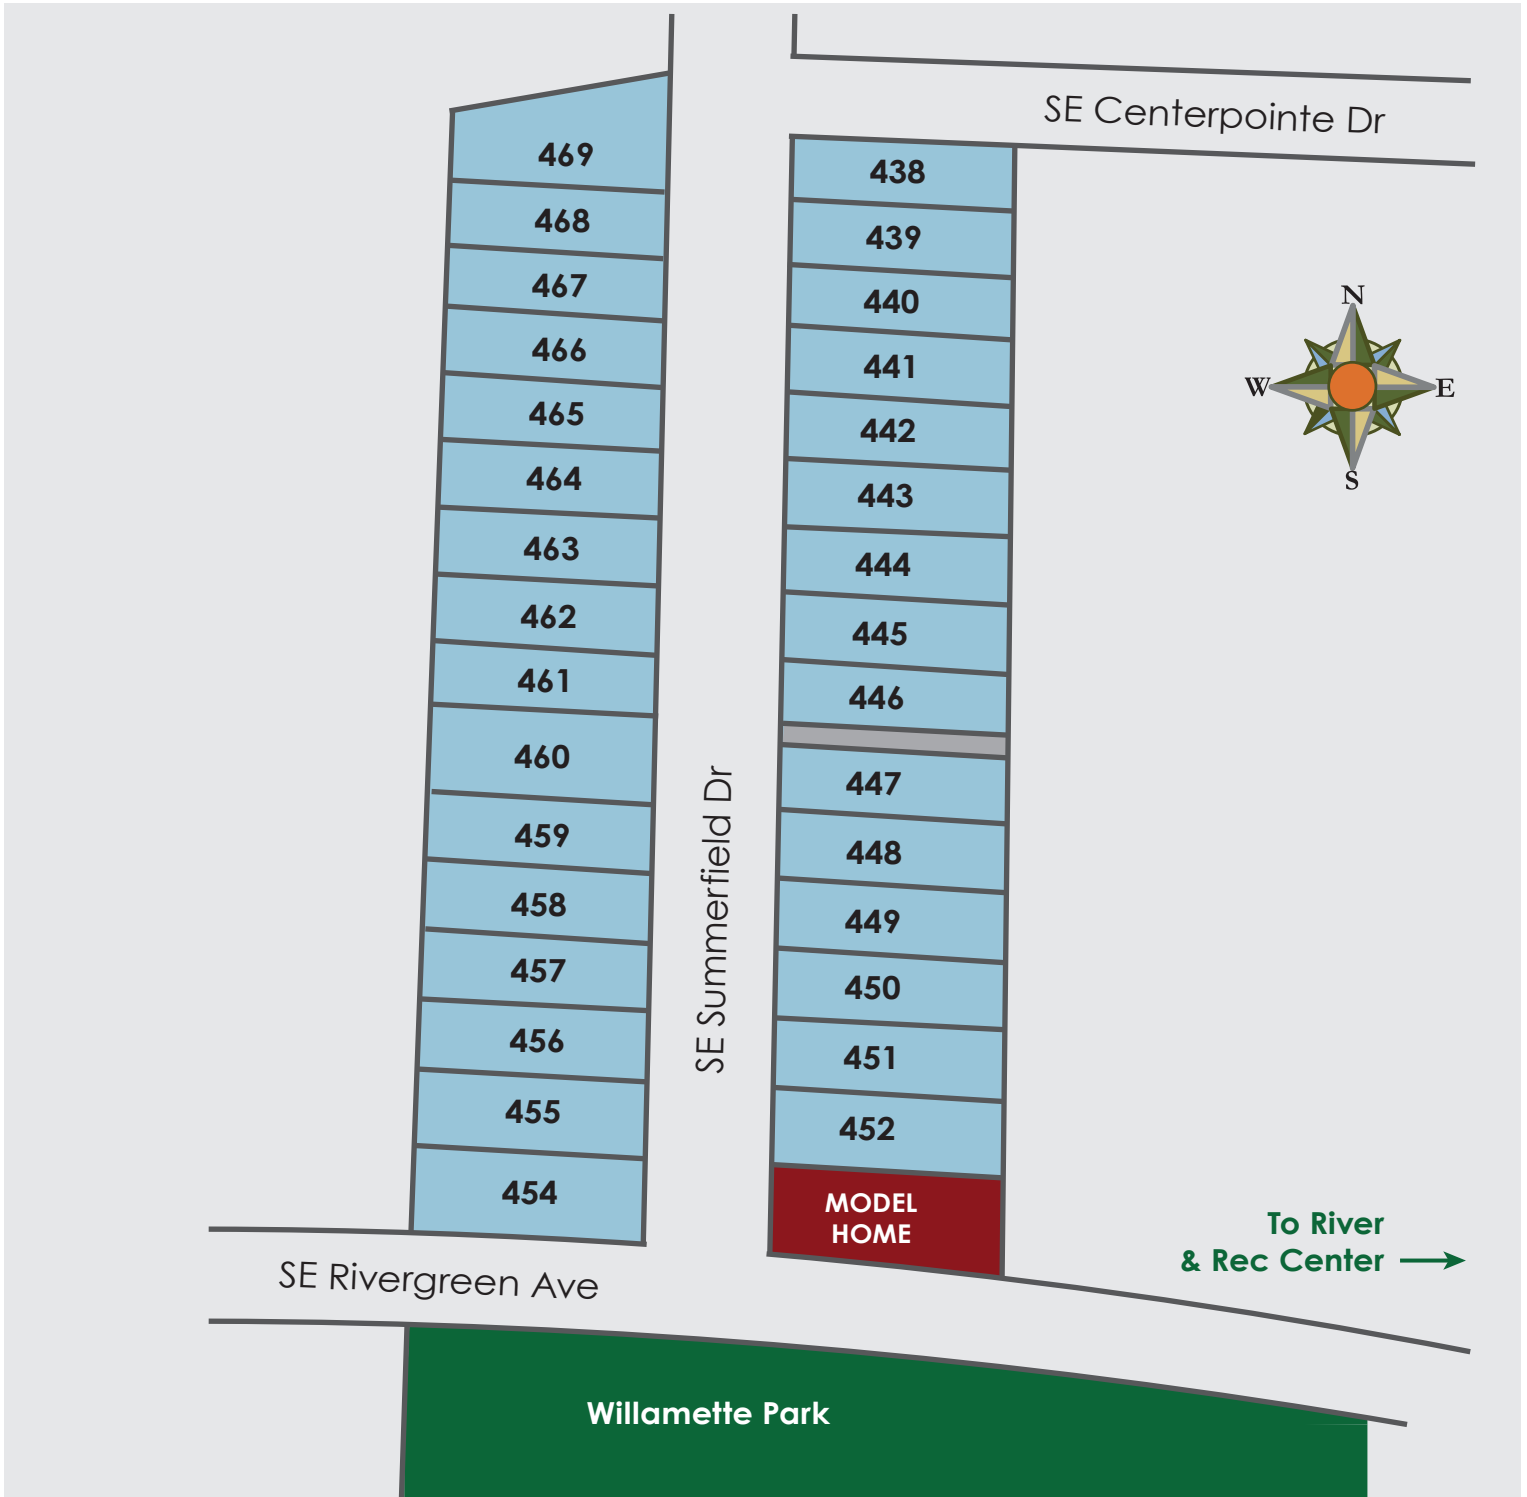

Phase 9

LEGEND
HOMES

Information subject to change without notice. See Sales Associate for details. Built by Legend Homes, CCB #55151, 12755 SW 69th Ave, #100, Portland, OR 97223, 503-620-8080 x236.