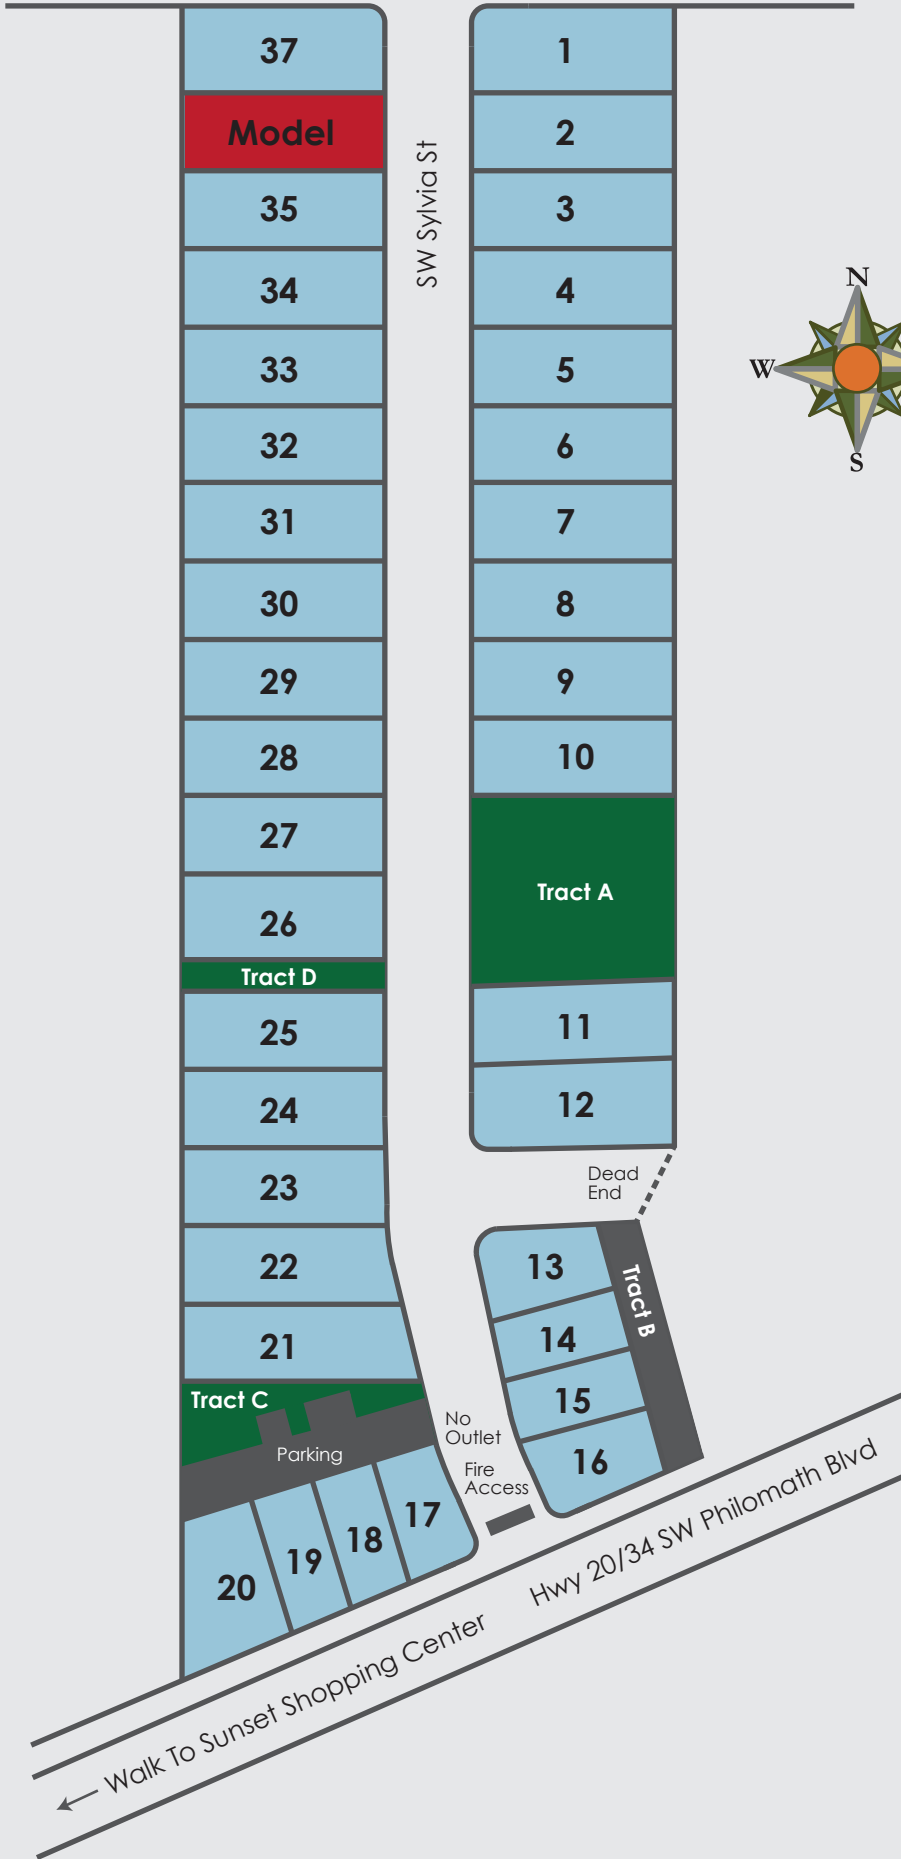

SW West Hills Road

Legend at Sylvia

LEGEND
HOMES

Last modified Apr 20, 2017. Information subject to change without notice. See Sales Associate for details. Built by Legend Homes, CCB #55151.